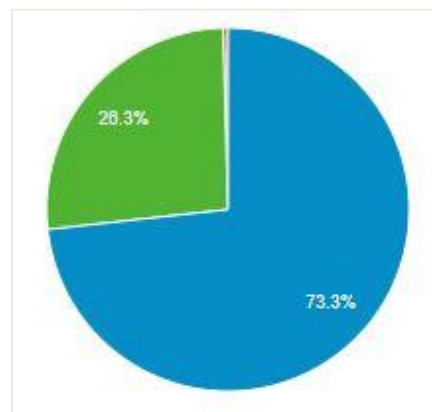

Page	Pageviews
/service/detail/view-and-download-covid-patient-srf-in-pdf-format-1	138,661
/service/detail/check-cast-certificate-in-west-bengal	104,821
/service/detail/search-your-name-in-voters-list-1	66,218
/service/detail/track-your-postal-consignments-online	58,398

Devices used

The data below gives an overview of the devices used to access the National Government Services Portal (NGSP).

Device Category	Users	New Users
mobile	2574418	2319723
desktop	924789	809876
tablet	15342	14266

Devices used to access NGSP – 73.3% Mobile, 26.3% Desktop, Remaining - Tablet