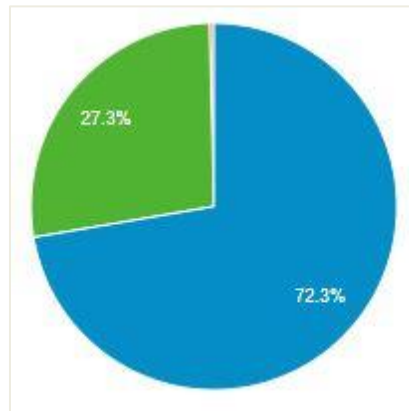

Page	Pageviews
/service/detail/view-and-download-covid-patient-srf-in-pdf-format-1	95,462
/service/detail/apply-online-for-economically-weaker-section-ews-certificate-1	57,262
/service/detail/मतदाता-सूची-में-अपना-नाम-खोजें-1	47,732
/service/detail/data-entry-for-pradhan-mantri-awaas-yojana-gramin	41,990

Devices used

The data below gives an overview of the devices used to access the National Government Services Portal (NGSP).

Device Category	Users	New Users
mobile	1677735	1498662
desktop	633569	560746
tablet	9014	8372

Devices used to access NGSP – 72.3% Mobile, 27.3% Desktop, Remaining - Tablet